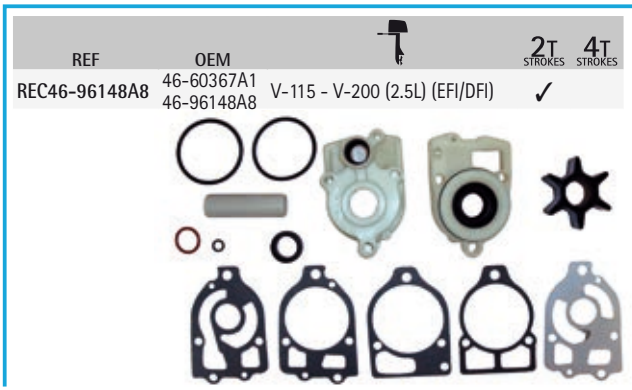

GUÍA BOMBA Y RETENES

GUIDE, WATER PUMP AND SEALS

		CYL	KIT BOMBA PUMP SET	KIT RETÉN COLA DRIVE SEAL SET	RETÉN HÉLICE PROPELLER SEAL
10 EFI, 15 EFI, 15EFI SEAPRO 20EFI	OR832820 +	2	REC98-8M0135821		REC26-161622
25 EFI	OR106966 +	3	REC853792T01		REC26-161301
30 EFI	OP153500 - OP400999	3	REC821354A04		REC26-69188 REC26-69189
30 EFI	OR106999 +	3	REC853792T01		REC26-161301
30 EFI	OT409000 - 1B226999	3	REC821354A04		REC26-69188 REC26-69189
30 EFI	1C109093 - 1C456299 1C456300 +	3	REC46-812966A12		REC26-69188 REC26-69189
40 EFI	OP409000 - 1B226999	3	REC821354A04		REC26-69188 REC26-69189
40 EFI	1B227000 - 1B355027 1C000001 - 1C043416	3	REC821354A04 REC46-812966A12		REC26-69188 REC26-69189
40 EFI	1C043417 - 1C456299 1C456300 +	3	REC46-812966A12		REC26-69188 REC26-69189
40 EFI	OT409000 - 1B355222	4	REC46-812966A12 REC47-43026Q06	REC26-43035A4	REC26-69188 REC26-69189 REC26-70080 REC26-70081 REC26-69188
40 EFI	1C000001 - 1C050251 1C050252 - 1C453839	4	REC46-812966A12 REC47-43026Q06	REC26-43035A4	REC26-69189 REC26-70080 REC26-70081 REC26-69188
40 EFI & SEAPRO	1C453840 + OT409000 - 1B355222	4	REC46-812966A12 REC47-43026Q06	REC26-43035A4	REC26-69188 REC26-69189 REC26-70080 REC26-70081
50 EFI	1C000001 - 1C050251 1C050252 - 1C453839 1C453840 +	4	REC46-812966A12 REC47-43026Q06	REC26-43035A4	REC26-69188 REC26-69189 REC26-70080 REC26-70081
60 EFI	OT409000 - 1B355222 1C000001 - 1C050251 1C050252 - 1C453839	4	REC46-812966A12 REC47-43026Q06	REC26-43035A4	REC26-69188 REC26-69189 REC26-70080 REC26-70081
60 EFI & SEAPRO	1C453840 +	4	REC46-812966A12 REC47-43026Q06	REC26-43035A4	REC26-69188 REC26-69189 REC26-70080 REC26-70081
75 EFI	1B172291 - 1B366822 1B366823 - 2B094995	4	REC47-43026Q06	REC26-43035A4	REC26-70080 REC26-70081
75 EFI & SEAPRO	2B095049 +	4	REC46-8M0061040	REC8M0088080 (RR) REC8M0088081 (CR)	REC26-12224 REC26-76868
80 EFI	1B227000 - 1B366822 1B366823 - 2B094995	4	REC47-43026Q06	REC26-43035A4	REC26-70080 REC26-70081
80 EFI	2B095049 +	4	REC46-8M0061040	REC8M0088080 (RR) REC8M0088081 (CR)	REC26-76868 REC26-12224
90 EFI	1B172291 - 1B366822 1B366823 - 2B094995	4	REC47-43026Q06	REC26-43035A4	REC26-70080 REC26-70081
90 EFI & SEAPRO	2B095049 +	4	REC46-8M0061040	REC8M0088080 (RR) REC8M0088081 (CR)	REC26-76868 REC26-12224
100 EFI	1B227000 - 1B366822 1B366823 - 2B094995	4	REC47-43026Q06	REC26-43035A4	REC26-70080 REC26-70081
100 EFI	2B095049 +	4	REC46-8M0061040	REC8M0088080 (RR) REC8M0088081 (CR)	REC26-76868 REC26-12224
115 EFI	OT178500 - OT800999 OT801000 - 1B226999 1B227000 - 1B366822 1B366823 - 2B094995	4	REC47-43026Q06	REC26-43035A4	REC26-70080 REC26-70081
115 EFI & SEAPRO (XS)	2B095049 +	4	REC46-8M0061040	REC8M0088080 (RR) REC8M0088081 (CR)	REC26-76868 REC26-12224