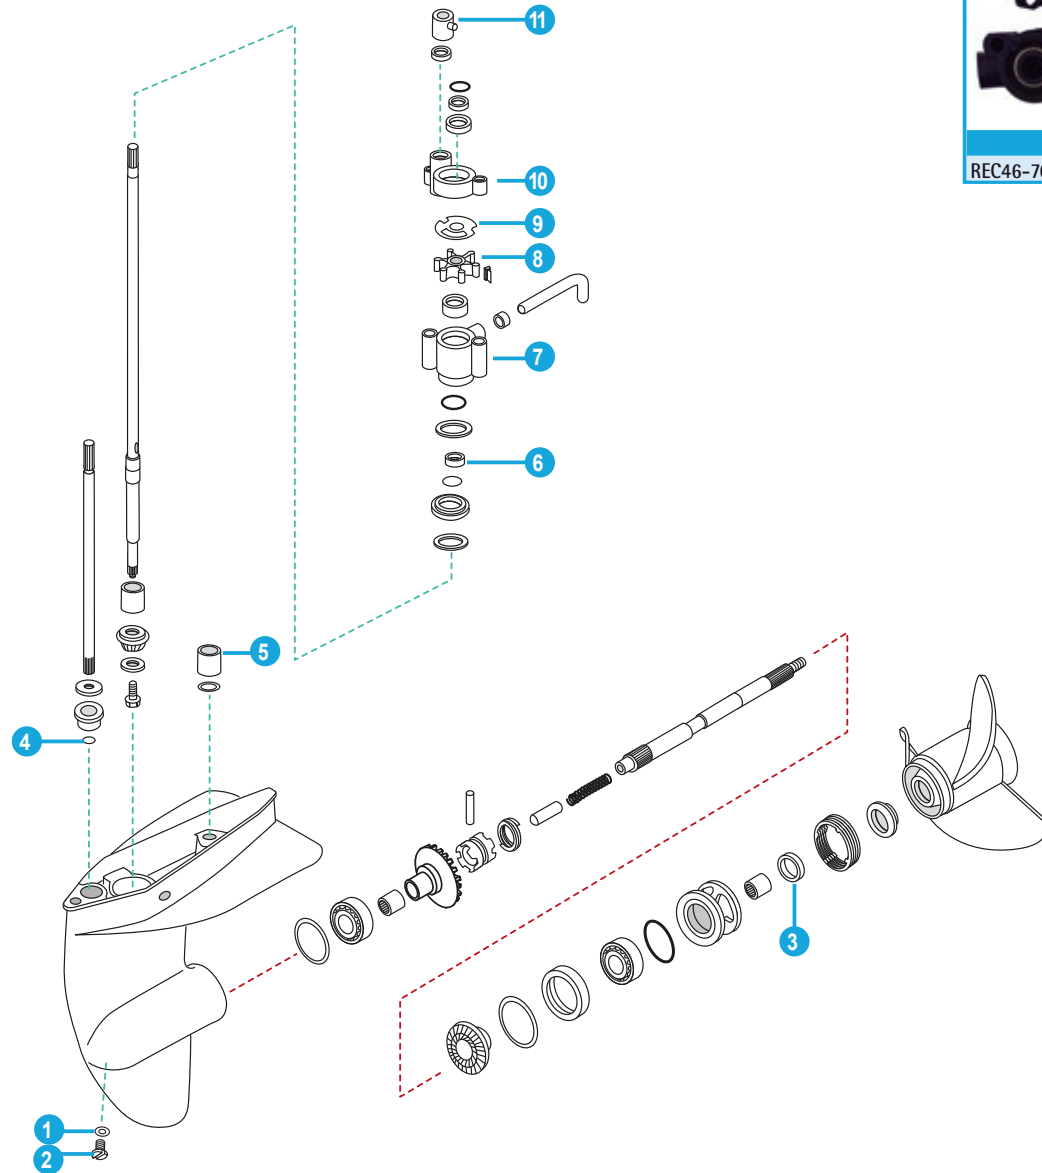

2T
STROKES

3.9, 4, 4.5, 7.5, 9.8 HP (1975-86)

MERCURY MARINER

RECMAR®

459

	REF	OEM	
1	REC12-191833	12-20260	JUNTA GASKET
2	REC10-79953Q04	10-79953Q2	JUEGO TORNILLO SCREW SET
3	REC26-66022	26-66022	RETÉN ACEITE OIL SEAL
4	REC303347	25-26802	ARO TÓRICO O-RING
5	REC26-33613	26-33613	RETÉN SEAL
6	REC327031	26-30900	RETÉN ACEITE BASE BOMBA REC46-70941T01 OIL SEAL (FOR REC46-70941T01 PUMP BASE)
7	REC46-70941T01	46-70941A1	BASE BOMBA USAR CON IMPULSOR REC47-89981 PUMP BASE (USE WITH REC47-89981 IMPELLER)
8	REC47-89980	47-89980	IMPULSOR (0.438 I.D.) IMPELLER (0.438 I.D.)
	REC47-89981	47-89981	IMPULSOR (0.456 I.D.) IMPELLER (0.456 I.D.)
9	REC46895	46895	TAPA BOMBA WEAR PLATE
10	REC93224A1	93224A1	CUERPO BOMBA PUMP HOUSING
11	REC26-36558	26-36558	GRUESO GROMMET