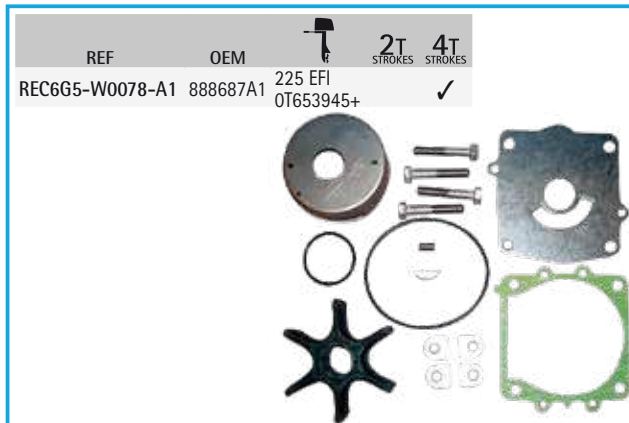

GUÍA BOMBA Y RETENES

GUIDE, WATER PUMP AND SEALS

		CYL	KIT BOMBA PUMP SET	KIT RETÉN COLA DRIVE SEAL SET	RETÉN HÉLICE PROPELLER SEAL
10 EFI, 15 EFI, 15EFI SEAPRO 20EFI	OR832820 +	2	REC98-8M0135821		REC26-161622
25 EFI	OR106966 +	3	REC853792T01		REC26-161301
30 EFI	OP153500 - OP400999	3	REC821354A04		REC26-69188 REC26-69189
30 EFI	OR106999 +	3	REC853792T01		REC26-161301
30 EFI	OT409000 - 1B226999	3	REC821354A04		REC26-69188 REC26-69189
30 EFI	1C109093 - 1C456299 1C456300 +	3	REC46-812966A12		REC26-69188 REC26-69189
40 EFI	OP409000 - 1B226999	3	REC821354A04		REC26-69188 REC26-69189
40 EFI	1B227000 - 1B355027 1C000001 - 1C043416	3	REC821354A04 REC46-812966A12		REC26-69188 REC26-69189
40 EFI	1C043417 - 1C456299 1C456300 +	3	REC46-812966A12		REC26-69188 REC26-69189
40 EFI	OT409000 - 1B355222	4	REC46-812966A12 REC47-43026Q06	REC26-43035A4	REC26-69188 REC26-69189 REC26-70080 REC26-70081 REC26-69188
40 EFI	1C000001 - 1C050251 1C050252 - 1C453839	4	REC46-812966A12 REC47-43026Q06	REC26-43035A4	REC26-69189 REC26-70080 REC26-70081 REC26-69188
40 EFI & SEAPRO	1C453840 + OT409000 - 1B355222	4	REC46-812966A12 REC47-43026Q06	REC26-43035A4	REC26-69188 REC26-69189 REC26-70080 REC26-70081
50 EFI	1C000001 - 1C050251 1C050252 - 1C453839 1C453840 +	4	REC46-812966A12 REC47-43026Q06	REC26-43035A4	REC26-69188 REC26-69189 REC26-70080 REC26-70081
60 EFI	OT409000 - 1B355222 1C000001 - 1C050251 1C050252 - 1C453839	4	REC46-812966A12 REC47-43026Q06	REC26-43035A4	REC26-69188 REC26-69189 REC26-70080 REC26-70081
60 EFI & SEAPRO	1C453840 +	4	REC46-812966A12 REC47-43026Q06	REC26-43035A4	REC26-69188 REC26-69189 REC26-70080 REC26-70081
75 EFI	1B172291 - 1B366822 1B366823 - 2B094995	4	REC47-43026Q06	REC26-43035A4	REC26-70080 REC26-70081
75 EFI & SEAPRO	2B095049 +	4	REC46-8M0061040	REC8M0088080 (RR) REC8M0088081 (CR)	REC26-12224 REC26-76868
80 EFI	1B227000 - 1B366822 1B366823 - 2B094995	4	REC47-43026Q06	REC26-43035A4	REC26-70080 REC26-70081
80 EFI	2B095049 +	4	REC46-8M0061040	REC8M0088080 (RR) REC8M0088081 (CR)	REC26-76868 REC26-12224
90 EFI	1B172291 - 1B366822 1B366823 - 2B094995	4	REC47-43026Q06	REC26-43035A4	REC26-70080 REC26-70081
90 EFI & SEAPRO	2B095049 +	4	REC46-8M0061040	REC8M0088080 (RR) REC8M0088081 (CR)	REC26-76868 REC26-12224
100 EFI	1B227000 - 1B366822 1B366823 - 2B094995	4	REC47-43026Q06	REC26-43035A4	REC26-70080 REC26-70081
100 EFI	2B095049 +	4	REC46-8M0061040	REC8M0088080 (RR) REC8M0088081 (CR)	REC26-76868 REC26-12224
115 EFI	OT178500 - OT800999 OT801000 - 1B226999 1B227000 - 1B366822 1B366823 - 2B094995	4	REC47-43026Q06	REC26-43035A4	REC26-70080 REC26-70081
115 EFI & SEAPRO (XS)	2B095049 +	4	REC46-8M0061040	REC8M0088080 (RR) REC8M0088081 (CR)	REC26-76868 REC26-12224