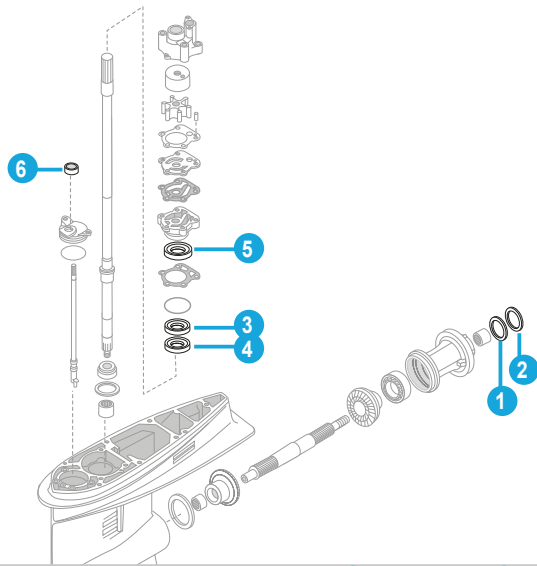

1	2	3	4	5	6
65 (3 Cyl)	4136685 - 4571651	REC26-69188	REC26-69189	REC26-90562	REC321466		REC26-8164641
70	1296411 - 1413610	REC26-90562					
70	1413811 - 1566239	REC26-76868	REC26-76868			REC26-16977	REC26-8164641
70 (3 Cyl)	4571652 - 4977156	REC26-69188	REC26-69189	REC26-90562	REC321466		REC26-8164641
70 (3 Cyl)	4977157 - 5579016	REC26-69188	REC26-76127	REC26-90562	REC321466		REC26-8164641
70 (3 Cyl)	5679017 - A996142	REC26-69188		REC26-90562	REC321466		REC26-8164641
70,75 (3 C)	A996142 +	REC26-76868	REC26-70081		REC26-43036		
75 (4 Cyl)	6432901 - A996142	REC26-76868	REC26-70081	REC26-16977			REC26-8164641
80	1335465 - 1398629	REC26-76868	REC26-76868			REC26-16977	REC26-8164641
80	1398630 - 1566239	REC26-76868	REC26-76868			REC26-16977	REC26-8164641
80 (4 Cyl)	2559001 - 3144218	REC26-76868	REC26-76868	REC26-16977		REC26-16977	REC26-8164641
80 (4 Cyl)	3144219 - 4831998	REC26-76868	REC26-76868	REC26-55682		REC26-16977	REC26-8164641
80 (4 Cyl)	4831999 - 5582561	REC26-76868	REC26-76868	REC26-16977			REC26-8164641
80 (4 Cyl)	5582562 - A996142	REC26-76868	REC26-70081	REC26-16977			REC26-8164641
80 (3 Cyl)	A996142 +	REC26-76868	REC26-70081		REC26-43036		
85	1460999 - 1766823	REC26-76868	REC26-76868			REC26-16977	REC26-8164641
85 (4 Cyl)	3493913 - 4590511	REC26-76868	REC26-76868	REC26-55682			REC26-8164641
85 (4 Cyl)	4590512 - 4831998	REC26-76868	REC26-76868	REC26-16977			REC26-8164641
90	1766824 - 1869775	REC26-76868	REC26-76868	REC26-16977		REC26-16977	REC26-8164641
90	4845301 - 5594856	REC26-76868	REC26-76868	REC26-16977			REC26-8164641
90	5594657 - A996142	REC26-76868	REC26-70081	REC26-16977			REC26-8164641
90 (3 Cyl)	A996142 +	REC26-76868	REC26-70081		REC26-43036		
95	1869776 - 2318585	REC26-76868	REC26-76868	REC26-16977		REC26-16977	REC26-8164641
100, 100SS	1464949 - 2836018	REC26-76868	REC26-76868	REC26-16977		REC26-16977	REC26-8164641
100BP	2399698 - 2641854	REC26-76868	REC26-76868	REC26-16977		REC26-16977	REC26-8164641
100 (4 Cyl)	B209468 +	REC26-76868	REC26-70081		REC26-43036		
110	1870204 - 2314955	REC26-76868	REC26-76868	REC26-16977		REC26-16977	REC26-8164641
115	2836019 - 3525440	REC26-76868	REC26-76868	REC26-16977		REC26-16977	REC26-8164641
115	3525440 - 4122634	REC26-76868	REC26-76868	REC26-16977		REC26-8164641	REC26-90562
115	4122635 - 4855152	REC26-76868	REC26-76868	REC26-16977			REC26-8164641
115	4855153 - 5600966	REC26-76868	REC26-76868	REC26-16977			REC26-8164641
115	5600967 - C100000	REC26-76868	REC26-70081	REC26-16977			REC26-8164641
115 (4 Cyl)	C100000 +	REC26-76868	REC26-70081		REC26-43036		
125	2314956 - 2839368	REC26-76868	REC26-76868	REC26-16977		REC26-16977	REC26-8164641
135	2839369 - 3293233	REC26-76868	REC26-76868	REC26-16977		REC26-16977	REC26-8164641
140	3293234 - 3502805	REC26-76868	REC26-76868	REC26-16977		REC26-16977	REC26-8164641
140	4865678	REC26-76868	REC26-76868	REC26-16977			REC26-8164641
150	3502806 - 4121434	REC26-76868	REC26-76868	REC26-16977			REC26-8164641
150	4121434 - 5327662	REC26-76868	REC26-76868	REC26-16977			REC26-8164641
150/150XR2	4868998 - 5432021	REC26-76868	REC26-76868	REC26-16977	REC26-89238		REC26-8164641
150/150XRS	5432021 - A904646	REC26-76868	REC26-76868	REC26-16977	REC26-89238		REC26-8164641
150/150XR2	A904646 +	REC26-76868	REC26-76868	REC26-16977	REC26-89238		REC26-8164641
175	4301235 - 6618750	REC26-76868	REC26-76868	REC26-16977	REC26-89238		REC26-8164641
175	6618751	REC26-76868	REC26-76868	REC26-16977	REC26-89238		REC26-8164641
200	4839034 - 6073191	REC26-76868	REC26-76868	REC26-16977	REC26-89238		REC26-8164641
200	6073192	REC26-76868	REC26-76868	REC26-16977	REC26-89238		REC26-8164641
220	B117316 +	REC26-76868	REC26-76868	REC26-16977	REC26-89238		REC26-8164641
225	5628028 - D280813	REC26-76868	REC26-76868	REC26-16977	REC26-89238		REC26-8164641
250/275	C101891 +	REC26-76868	REC26-76868	REC26-16977	REC26-89238		REC26-8164641
3.4L	5611648	REC26-76868	REC26-76868	REC26-16977	REC26-89238		REC26-8164641