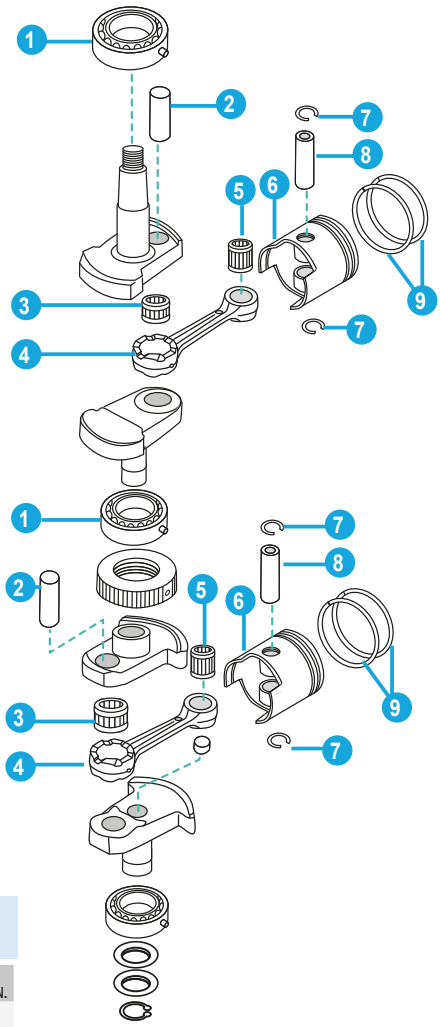

2T
STROKES

2T
STROKES

9.9, 15, 18 HP (2 CYL) INTER.

	REF	OEM			UN.
1	REC30-160494	30-160494	RODAMIENTO	BEARING	3
2	REC803673	803673	PIN	PIN	2
5	REC31-16052	31-16052	COJINETE DE BIELA	BEARING, CONNECTING ROD	1
4	REC629-803674	629-803674	BIELA	CONNECTING ROD	2
6	REC779-803677	779-803677	PISTON STD 18 HP	PISTON STD 18 HP	2
6	REC779-803677T02	779-803677T02	PISTON STD 9.9, 15 HP	PISTON STD 9.9, 15 HP	2
6	REC41-803680002	41-803680002	PIN, PISTÓN 18 HP	PIN, PISTON 18 HP	2
6	REC41-825713002	41-825713002	PIN, PISTÓN 9.9, 15 HP	PIN, PISTON 9.9, 15 HP	2
7	REC53-16057	53-16057	CIRCLIP	CIRCLIP	4
9	REC39-803678A1	8M0080357	KIT SEGMENTOS 18 HP	PISTON RING SET 18 HP	2
9	REC8M0080357	8M0080357	KIT SEGMENTOS 9.9, 15 HP	PISTON RING SET 9.9, 15 HP	2

2T
STROKES

25, 30 HP (2 CYL) INTER.

	REF	OEM			UN.
1	REC30-16049T01	30-16049T01	RODAMIENTO	BEARING	1
2	REC8130461	8130461	PIN	PIN	2
3	REC31-8130482	31-8130482	COJINETE DE BIELA	BEARING, CONNECTING ROD	2
4	REC629-813047T01	629-813047T01	BIELA	CONNECTING ROD	2
5	REC345-00042-0	345-00042-0	COJINETE DE BIELA	BEARING, CONNECTING ROD	2
6	REC779-879194T01	779-879194T01	PISTÓN STD	PISTON STD	2
7	REC53-16057	53-16057	CIRCLIP	CIRCLIP	4
8	REC41-803680003	41-803680003	PIN, PISTÓN	PIN, PISTON	2
9	REC39-16054A5	39-16054A5	KIT SEGMENTOS	PISTON RING SET	4