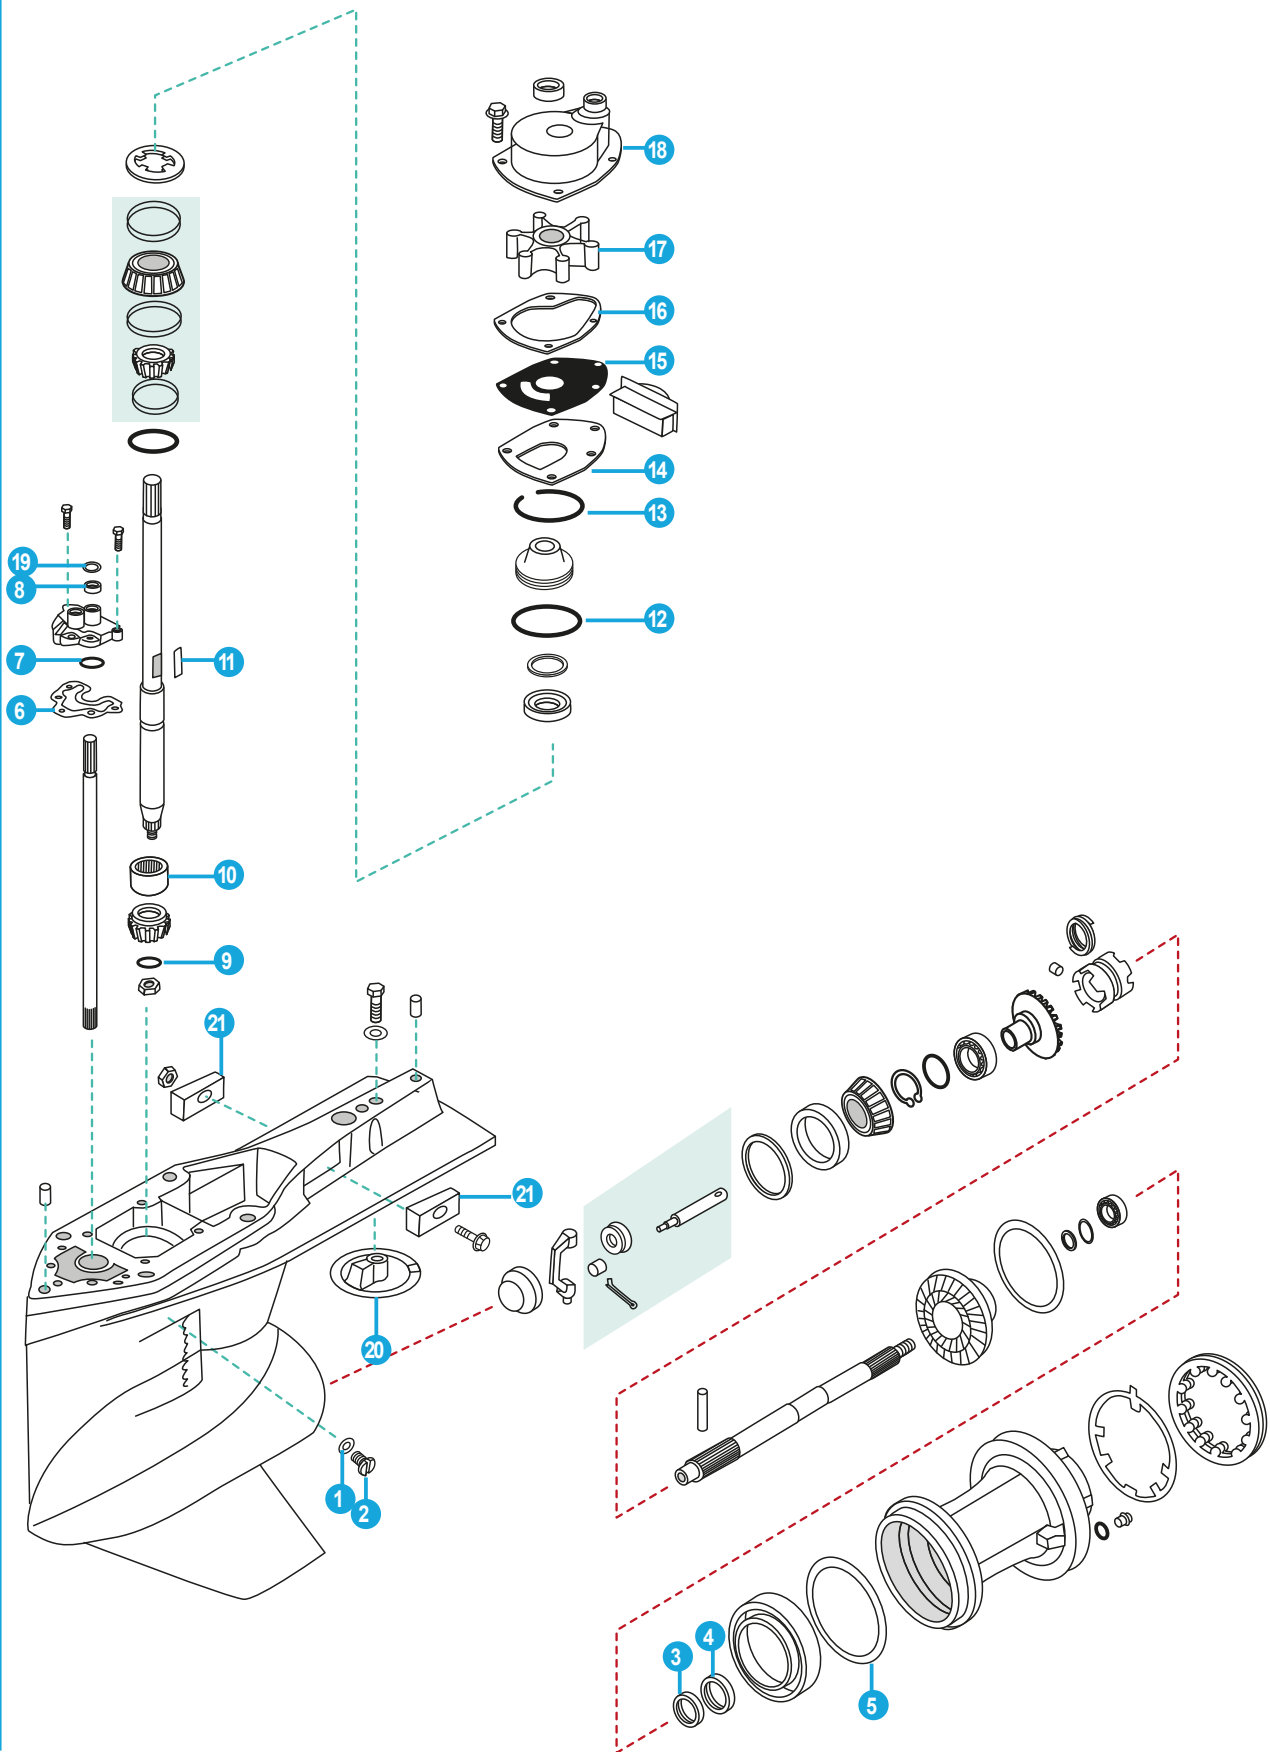

REF	OEM		
1	REC26-830749	26-830749	JUNTA	GASKET
2	REC10-79953Q04	10-79953Q04	TORNILLO	BOLT
3	REC26-888483	26-888906	RETÉN ACEITE	OIL SEAL
4	REC26-888483	26-888483	RETÉN ACEITE	OIL SEAL
5	REC25-31534	26-896524	ARO TÓRICO	O-RING
6	REC27-880729	27-880729	JUNTA	GASKET
7	REC25-36318	25-896322	ARO TÓRICO	O-RING
8	REC26-8164641	26-816464-1	RETÉN ACEITE	OIL SEAL
9	REC387817	31-42647A1	COJINETE	BEARING
10	REC28-8M0032833	28-43037	CHAVETA	KEY
11	REC25-896523	25-896523	ARO TÓRICO	O-RING
12	REC53-880719	53-880719	ARO RETENEDOR	RETAINING RING
13	REC27-430331	27-43033-1	JUNTA	GASKET
14	REC8172761	817276-1	TAPA BOMBA	WEAR PLATE
15	REC27-8172771	27-817277-1	JUNTA	GASKET
16	REC47-43026Q02	47-43026T2	IMPULSOR	IMPELLER
17	REC817275A1	817275A1	CUERPO BOMBA	PUMP HOUSING
18	REC26-816575A2	26-816575A2	RETÉN	OIL SEAL
19	REC53-8M0046563	53-8M0046563	RETÉN	OIL SEAL
20	REC76214Q5AL	76214Q5	ÁNODO	ANODE
21	REC826134QAL	826134Q	ÁNODO	ANODE