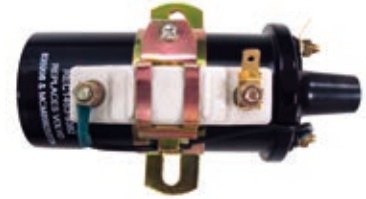

REF	OEM		USA	BEL	2T STROKES	4T STROKES
REC300-8M0077471	339-8M0077471 339-879984A01 339-879984T01 339-879984T00	75 DFI (3 Cyl) (1.5L)	OT980000 +		✓	
		80 Jet (3 Cyl) (1.5L)	1B586067 +			
		90 DFI (3 Cyl) (1.5L)	OT801000 +			
		115 DFI (3 Cyl) (1.5L)	OT801000 +			
		115 Pro Xs (3 Cyl) (1.5L)	1B751825			
		125 DFI (3 Cyl) (1.5L)	1B736885			
		200 (DFI) 3.0L	1B504989 - 1B912785			
		200 Pro Xs (DFI) 3.0L	1B504989 - 1B912785			
		200 (DFI) 3.0L	1B504989 +			
		200 (DFI) 3.0L	1B528615 +			
		30 EFI (3 Cyl)	OT409000 - 1B226999	OP153500 - OP400999		✓
		40 EFI (3 Cyl)	1C109093 +	OP153500 - OPP515896		✓
		40, 50, 60 EFI (4 Cyl)	OT409000 +	OP153500 +		✓

REF	OEM		2T STROKES	4T STROKES
REC339-825101T	339-825101T	40 HP Italy 45 HP Bodensee 50 HP Bigfoot USA (OG760300-OT178499) BEL (OP017000-OP094499)		✓

REF	OEM		2T STROKES	4T STROKES
REC339-880615T01	339-880615T01	75, 80, 90, 100, 115 HP EFI 135 - 400 Verado		✓

REF	OEM		2T STROKES	4T STROKES
REC1463-9382	32193A2 806529A1	800 (6 cyl)	✓	

Usar con resistencia externa.
Use external resistor.

REF	OEM		2T STROKES	4T STROKES
REC697-85570-00	97077M	MARINER 55, 60, W48 (2 cyl)	✓	

REF	OEM		2T STROKES	4T STROKES
REC339-8M0077473	339-8M0077473 339-883778A01 339-883778A02	110 Jet (2.5 L), 150 ProXS (2.5L) (1B690542+)		✓
		200 (3.0L DFI)		
		DTS, 200 (DFI) 3.0L, 200 ProXS (DFI) 3.0L (1B504989+)		
		225 (3.0L DFI) DTS, 225 (DFI) 3.0L (1B504989+)		
		250 (DFI) 3.0L (1B528615+)		

REF	OEM		2T STROKES	4T STROKES
REC67F-85570-00	339-804271T	75, 90 HP (OG960500 - OT800999)		✓

REF	OEM		2T STROKES	4T STROKES
REC300-08310	339-85699A1	200 DFI, 225DFI, V135DFI (2.5L), V150DFI (2.5L) 3.0 DFI		✓