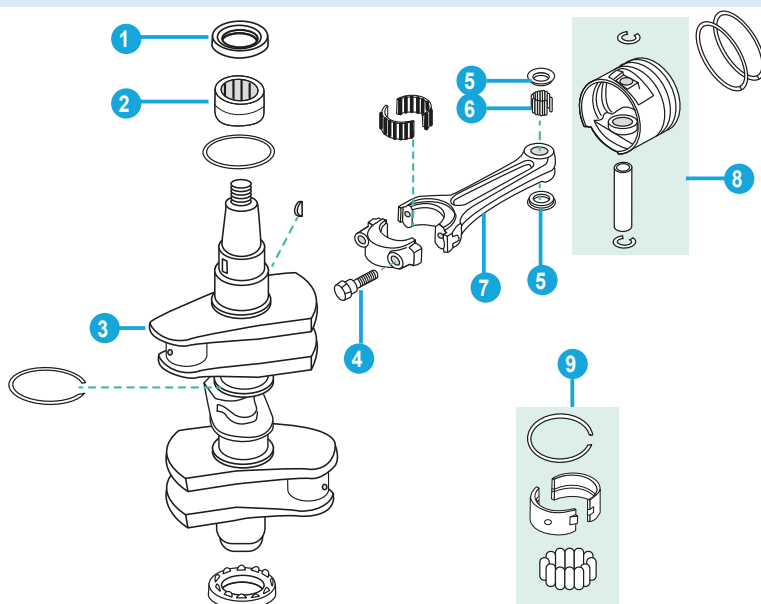

2T
STROKES

2T
STROKES

65 JET • 75HP • 90 HP (3CYL)

	REF	OEM		UN.	
1	REC26-43993	26-43993	RETÉN ACEITE	SEAL OIL	1
2	REC31-43013T3	43013T 3	RODAMIENTO	BEARING	1
3	REC493-827616T1	827616T 1	CIGÜEÑAL	CRANKSHAFT	1
4	REC10-94320	94320	TORNILLO	BOLT	6
5	REC12-8M0012298	812876	ARANDELA	WASHER	6
6	REC29-818391001	818391	RODAMIENTO	BEARING	5
7	REC646-818845T6	818846T 6	BIELA	CONNECTING ROD	3
8	REC2704-826191T4K	826191T 4	KIT PISTON	PISTON KIT	3
9	REC42943A1	42943A 1	KIT COJINETE	BEARING KIT	2