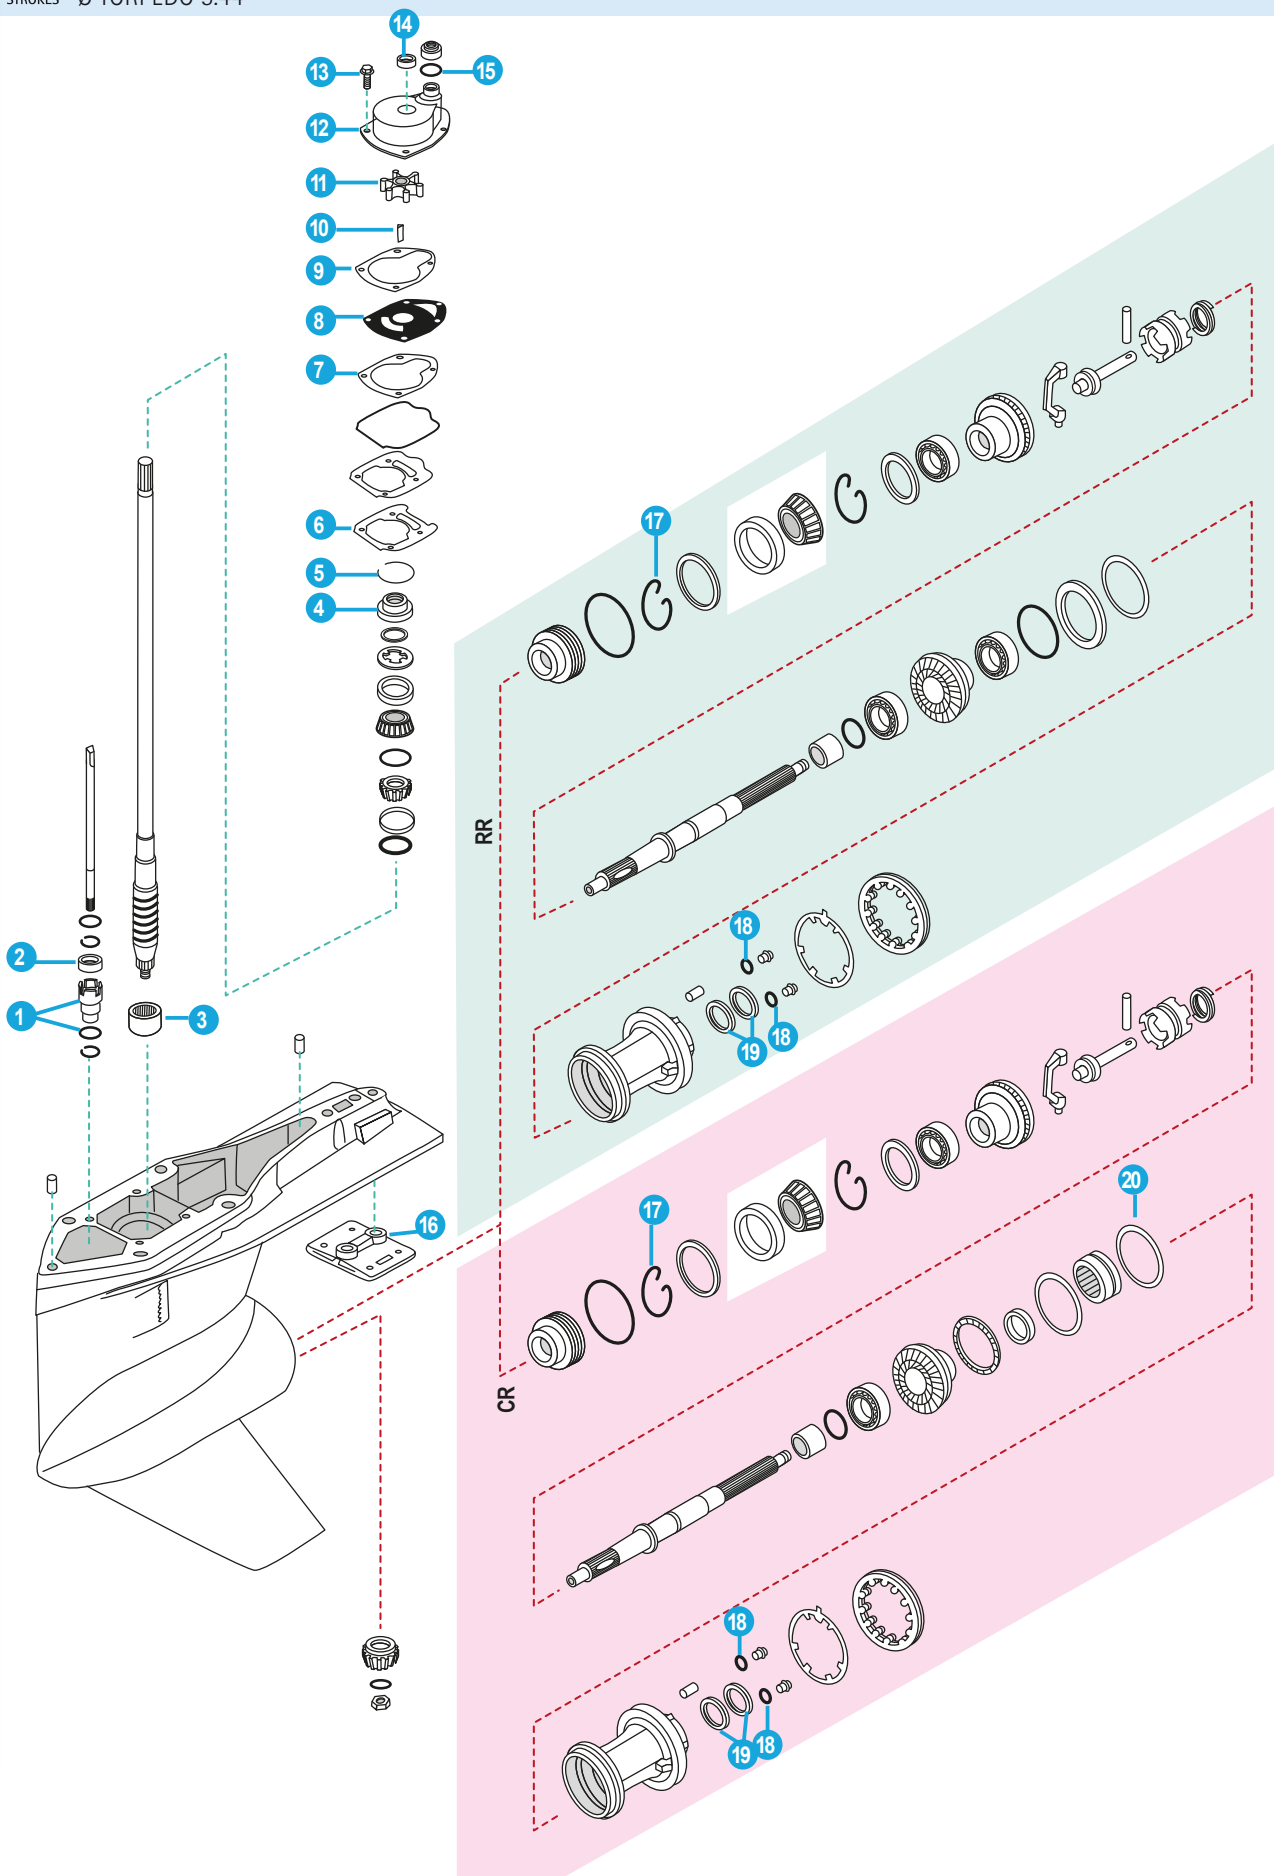

4T STROKES 175, 200, 225 HP (3.4L) V6 V8 NEW MODELS
Ø TORPEDO 5.44

	REF	OEM		
1	REC23-8M0142859	23-8M0142859	BUJE DESIGN I	BUSH DESIGN I
	REC23-8M0164967	23-8M0164967	BUJE DESIGN II	BUSH DESIGN II
2	REC26-8164641	8164641	RETÉN ACEITE	OIL SEAL
3	REC387247	42647A1	COJINETE	BEARING
4	REC8M0046297	8M0046297	BASE BOMBA AGUA	WATER PUMP BASE
5	REC53-880719	880719	ARO RETENEDOR	RETAINING RING
6	REC27-8M0146938	8M0146938	JUNTA BASE BOMBA	PUMP BASE, GASKET
7	REC27-8M0142616	8M0112903	JUNTA	GASKET
8	REC8172761	8172761	PLACA	PLATE
9	REC27-8172771	8172771	JUNTA	GASKET
10	REC28-8M0032833	8M0032833	CHAVETA	KEY
11	REC47-43026Q02	43026T2	IMPULSOR	IMPELLER
12	REC817275A1	817275A1	KIT BOMBA	WATER PUMP KIT
13	PAGB/T5787-M6X20	1993720	TORNILLO M6X20	BOLT M6X20
14	REC26-8M0142851	26-8M0142851	RETÉN	RETAINER
15	REC25-21836	21836	TÓRICA	O-RING
16	REC97-8M0137814AL	97-8M0137814	ÁNODO	ANODE
17	REC53-880719	880719	RETENEDOR	RETAINER
18	REC26-830749	830749	RETENEDOR	RETAINER
19	REC26-888483	888483	RETÉN ACEITE	OIL SEAL

			CONTRA ROTACIÓN	COUNTER ROTATION
20	REC25-8M0142840	25-8M0142840	TÓRICA (TORPEDO 4.80)	O-RING (TORPEDO 4.80)
	REC25-8M0000190	25-8M0000190	TÓRICA (TORPEDO 5.44)	O-RING (TORPEDO 5.44)