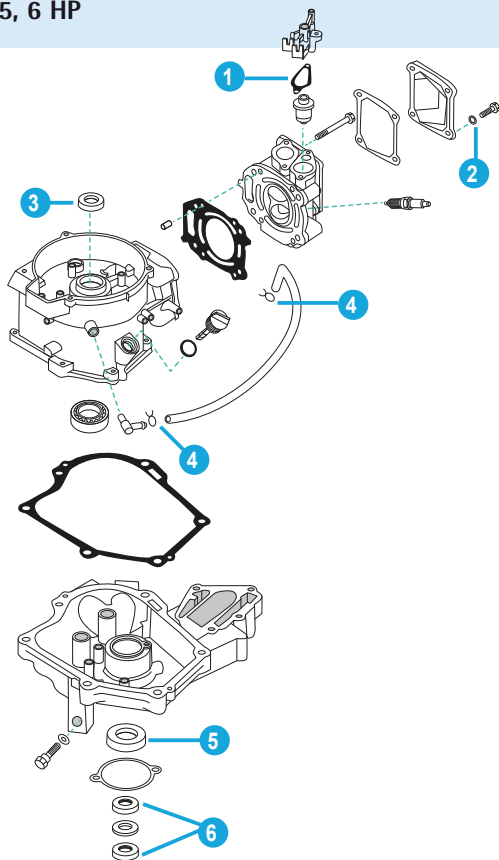

4T 4, 5, 6 HP
STROKES

	REF	OEM		UN.	
1	PAF8-05010005	27-853702	JUNTA	GASKET	1
2	PAGB/T848-6	12-953921	ARANDELA	WASHER	4
3	REC26-803514	26-803514	RETÉN	OIL SEAL	1
4	PAF4-04000030	54-952245	CLIP	CLIP	2
5	REC26-8537077	26-8537077	RETÉN	OIL SEAL	1
6	REC26-16703	26-16703	RETÉN	OIL SEAL	2