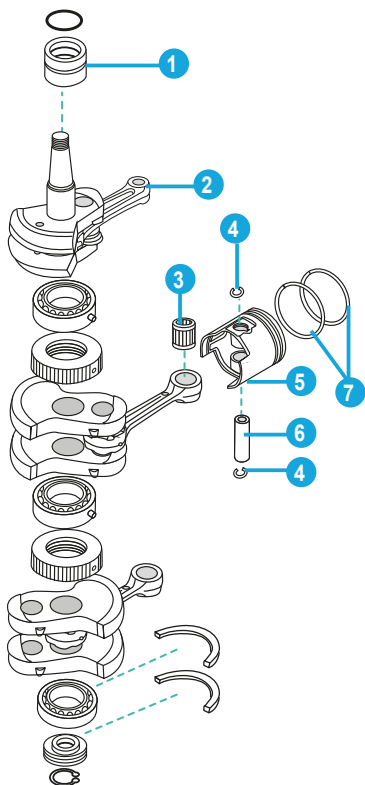

2T
STROKES

40HP LIGHTNING / XR / MXL MARATHON (INTER.) 50HP MH