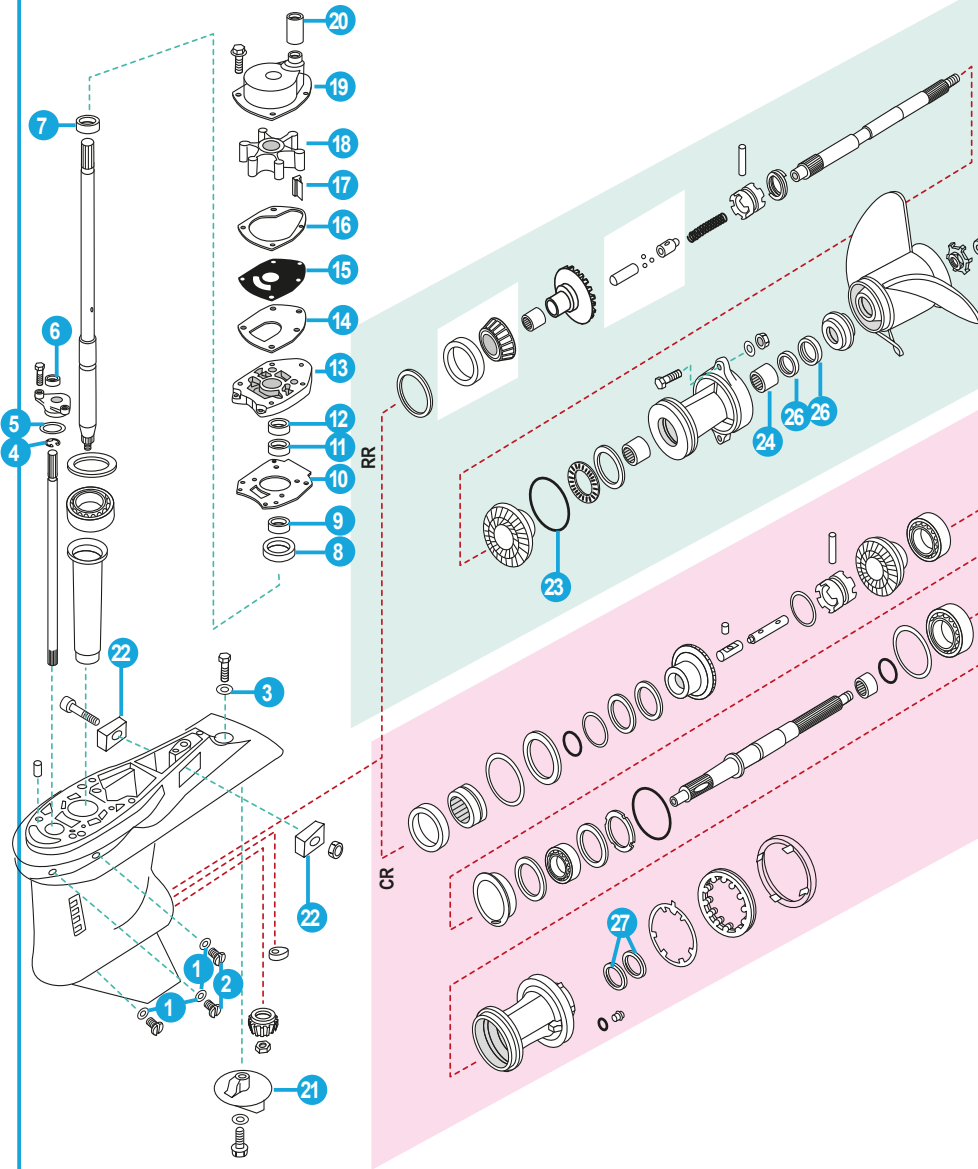

4T 30, 150 HP (1987+)
STROKES Ø TORPEDO BOG FOOT 107.95 mm = 4.25"

2T 30 - 125 HP
STROKES (3 & 4 CYL IN LINE)

REF	OEM
REC8M0088080	8M0088080